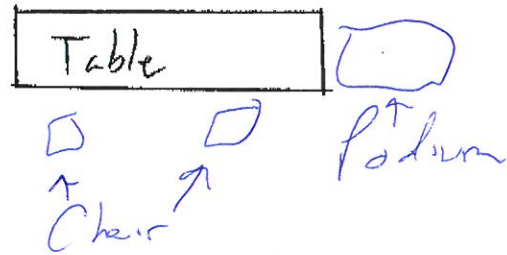

Trash can

(Sertoma)

food

set for 48

88

Total

Door

Sertoma setup

16 chairs  
each row  
of tables

FROM :

Trash can

Door