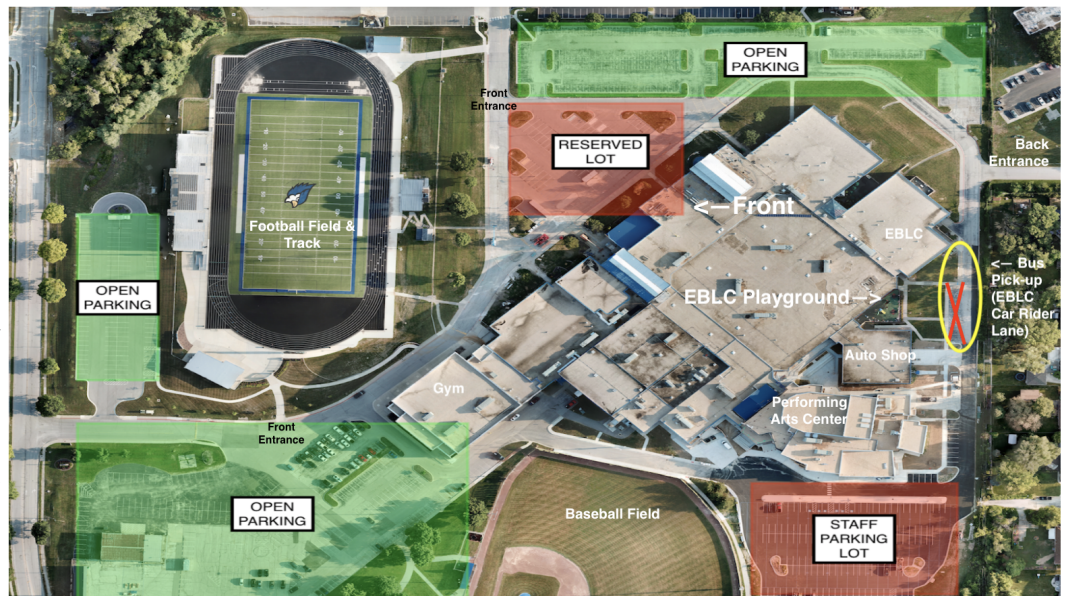

Contact Name: Bridget Stark Position: Paraprofessional #: (816) 550-9981

School: Liberty Child Development & Education Lab School- LHS Early Bird Learning Center

Number of Students: 12 Number of Adults: 2 Trip: One Way Round

Please pick up & drop off our students behind the school building (in the back of Liberty Senior High School) at the doors outside the playground (adjacent to the play equipment) [see map]. We will be accompanied by the Liberty High School's Child Growth & Development students ([Marla Badalucco](#)). There is a sign marking the EBLC Car Rider Lane. The bus must have child safety restraints- safety harness seatbelts, as it will be transporting young children ages three to five.