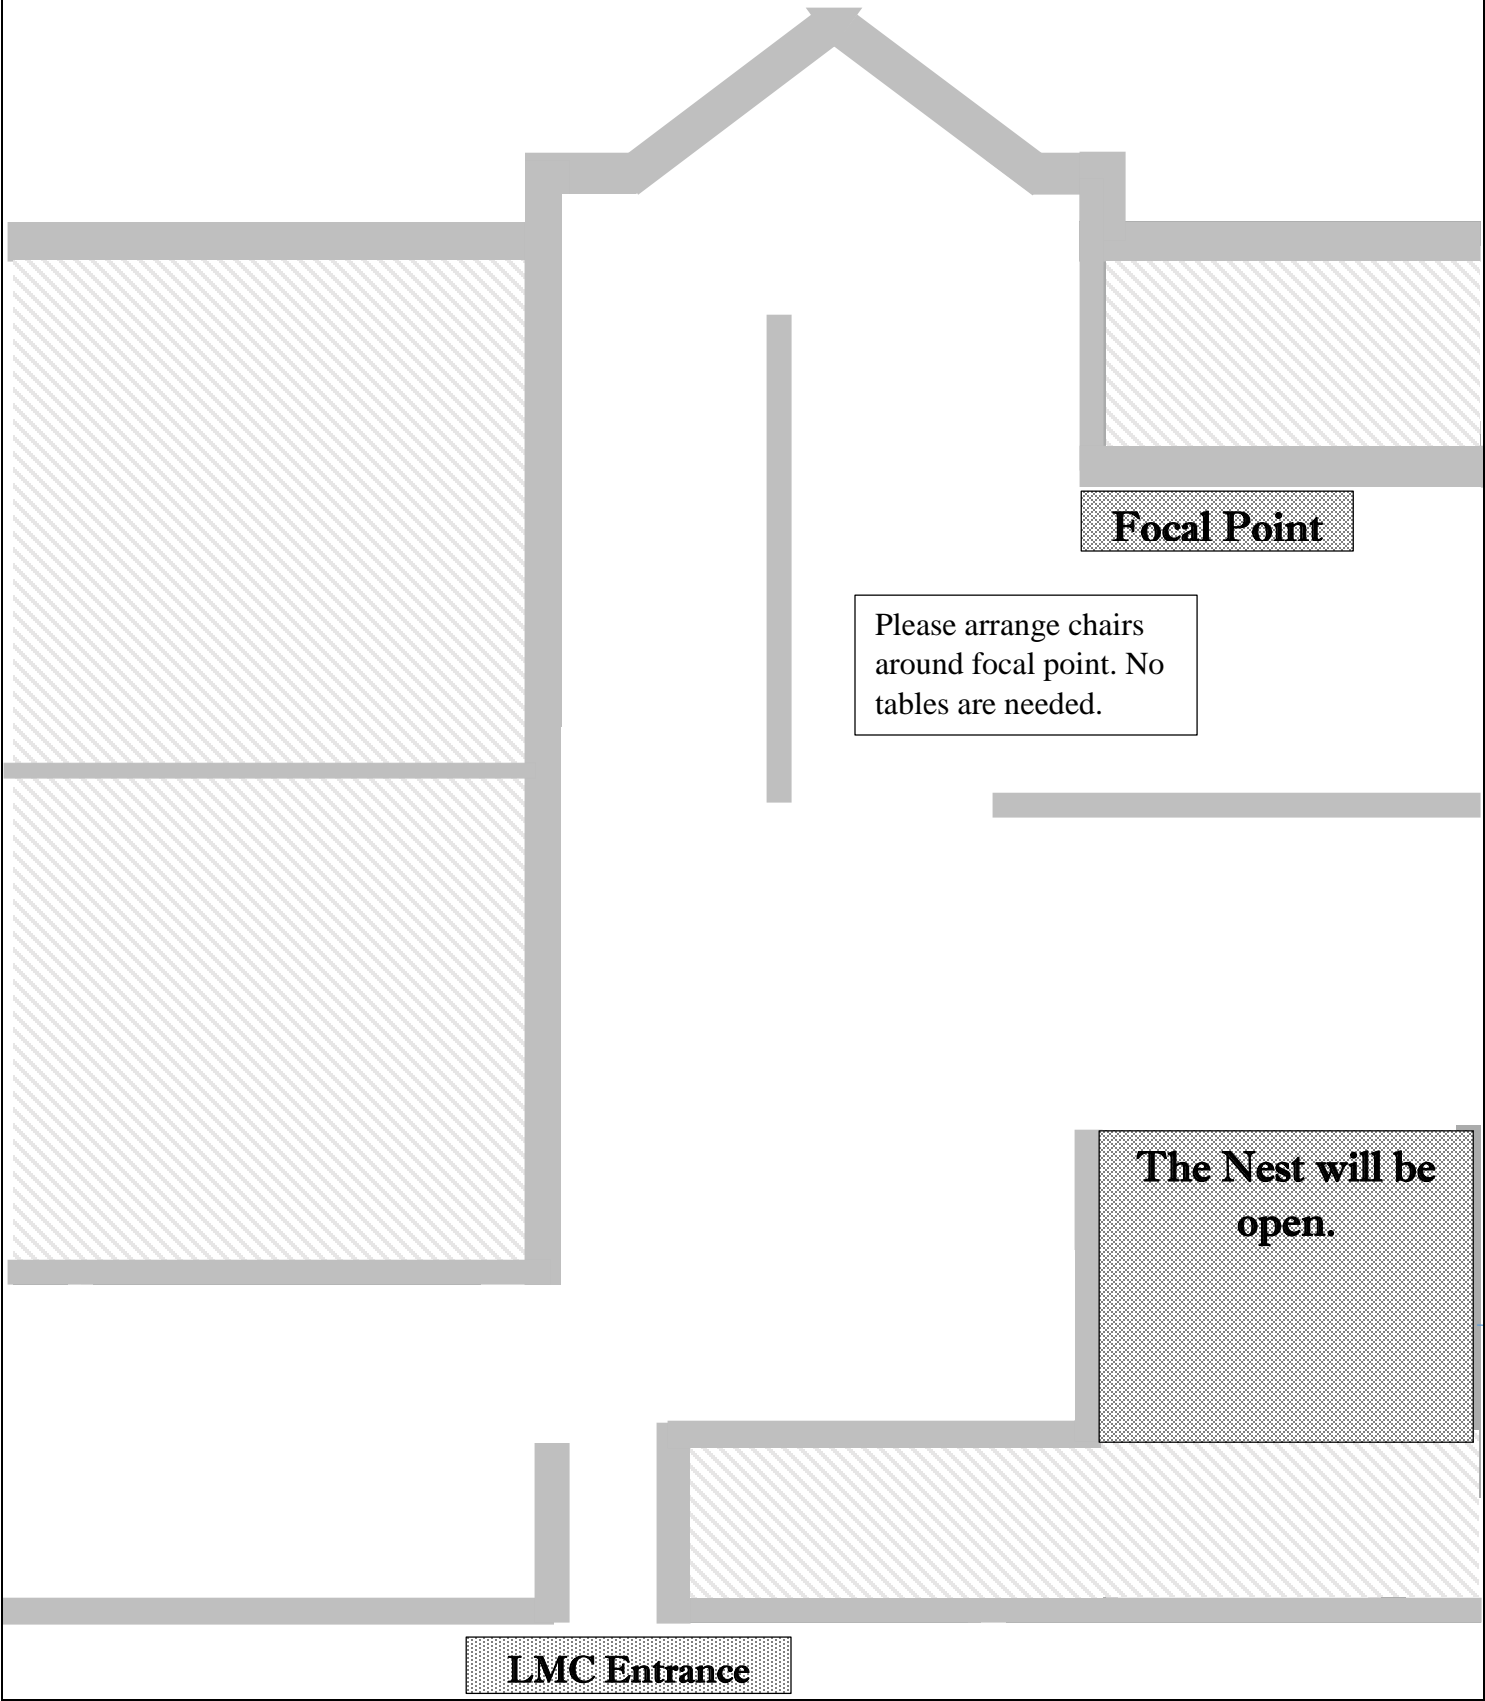

LHS Freshmen Team Info.

Night Set Up

Focal Point

Please arrange chairs around focal point. No tables are needed.

The Nest will be open.

LMC Entrance